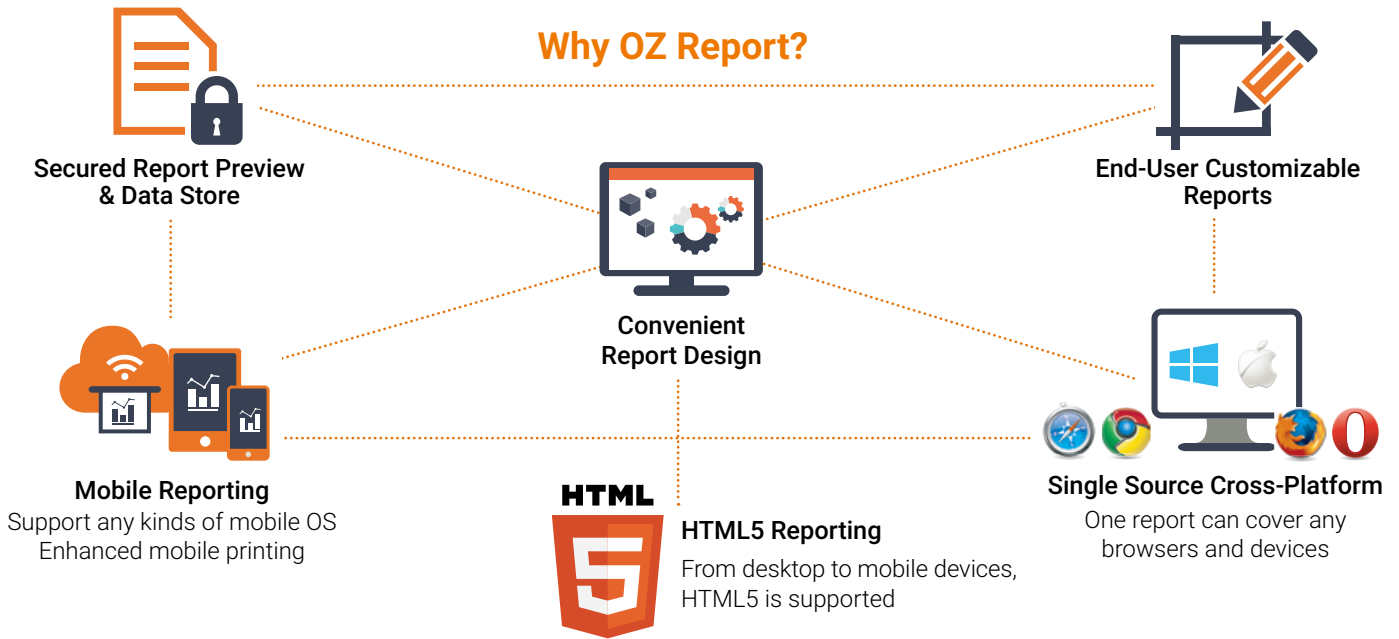

Why OZ Report?

Development	OZ Report Designer Design Reports	OZ Query Designer Design Data Service	
Operation	OZ Viewer View & Print Reports	OZ Enterprise Server Data Processing Engine	OZ Scheduler Server Create Periodical Reports
Management	OZ Enterprise Manager Set & Monitor Server	OZ Repository Manager Manage User/Group Document